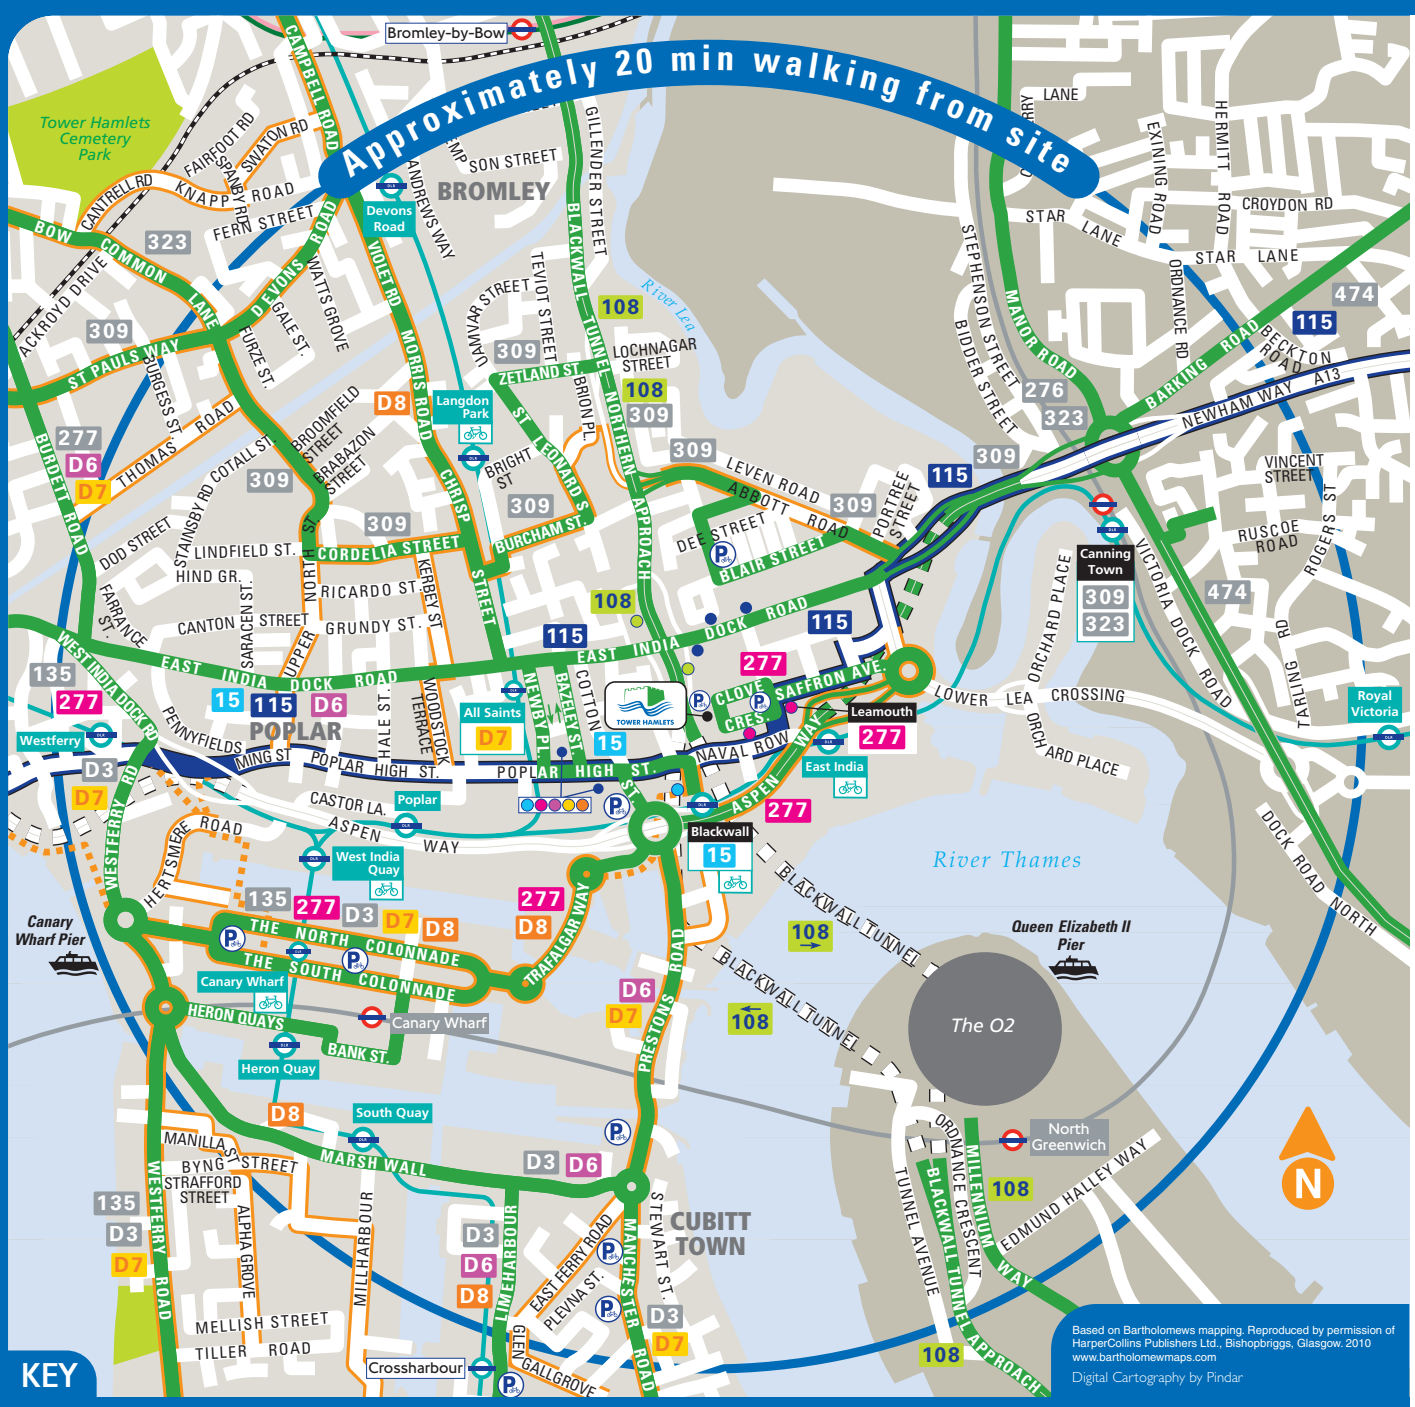

Bus Frequencies

15 Blackwall - Paddington Basin Daily ↻

Blackwall DLR - All Saints DLR - Limehouse DLR ↔ - Aldgate ⊖ - Fleet Street - Charing Cross ⊖ ↔ - Oxford Circus ⊖ - Paddington ⊖ ↔ - Paddington Basin

Monday - Friday daytime 6-10 minutes. Saturday daytime 6-10 minutes. Evenings and Sundays 6-10 minutes

Operated by East London

108 Lewisham - Stratford 24 Hour ↻

Lewisham DLR ↔ - North Greenwich ⊖ - Blackwall Tunnel - Bromley-by-Bow ⊖ - Stratford ⊖ DLR ↔

Monday - Friday daytime 8-10 minutes. Saturday daytime 10-14 minutes. Evenings and Sundays 20 minutes.

Operated by London General

115 East Ham - Aldgate Daily ↻

East Ham - Upton Park - Plaistow - Canning Town DLR ⊖ - All Saints DLR - Limehouse DLR ↔ - Aldgate ⊖

Monday - Friday daytime 5-9 minutes. Saturday daytime 8-12 minutes. Evenings and Sundays 10-12 minutes.

Operated by East London

277 Leamouth - Highbury 24 Hour ↻

Leamouth - Canary Wharf DLR ⊖ - Westferry DLR - Mile End ⊖ - Hackney Central ↔ - Highbury & Islington ↔

Monday - Friday daytime 5-8 minutes. Saturday daytime 6-10 minutes. Evenings and Sundays 9-12 minutes.

Operated by East London

D6 Hackney - Crossharbour Daily ↻

Hackney Central ↔ - Cambridge Heath ↔ - Bethnal Green ⊖ - Mile End ⊖ - All Saints DLR - Crossharbour DLR - Crossharbour ASDA

Monday - Friday daytime 6-10 minutes. Saturday daytime 7-11 minutes. Evenings and Sundays 15 minutes.

Operated by First

D7 All Saints - Mile End Daily ↻

All Saints DLR - Island Gardens DLR - Canary Wharf DLR ⊖ - Westferry DLR - Mile End ⊖

Monday - Friday daytime 8-12 minutes. Saturday daytime 7-10 minutes. Evenings and Sundays 15 minutes.

Operated by First

D8 Crossharbour - Stratford Daily ↻

Crossharbour - Canary Wharf DLR ⊖ - All Saints DLR - Bow Church DLR - Stratford DLR ⊖ ↔

Monday - Friday daytime 9-13 minutes. Saturday daytime 11-12 minutes. Evenings and Sundays 20 minutes.

Operated by First

For further information call 020 7222 1234 or visit www.tfl.gov.uk

KEY

277 Convenient Bus Routes	 Cycle Super Highway	 Off Road Cycle Route	● Closest Bus Stops (colour coded by service)	East India DLR Station
309 Other Bus Services	 On Road Cycle Route	 Cycle Parking	● Leamouth 277 Route Terminus	Canary Wharf Underground Station

Approx. 400m in 5 mins

Based on Bartholomews mapping. Reproduced by permission of HarperCollins Publishers Ltd., Bishopbriggs, Glasgow, 2010 www.bartholomewsmaps.com
Digital Cartography by Pindar