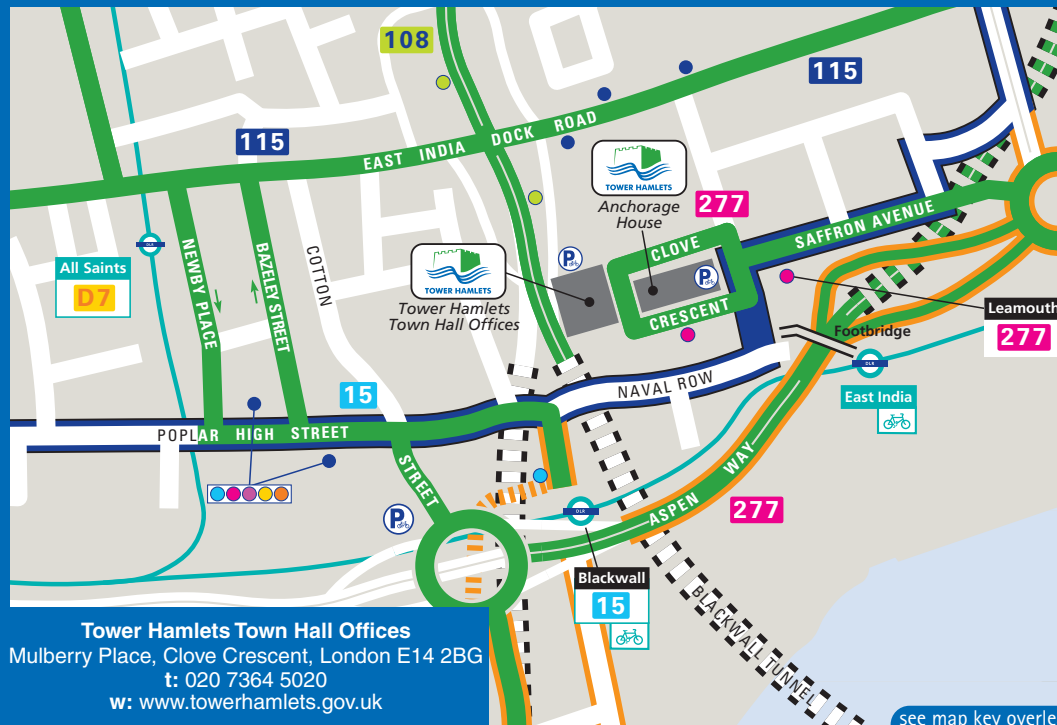

Tower Hamlets Town Hall Offices
Mulberry Place, Clove Crescent, London E14 2BG
t: 020 7364 5020
w: www.towerhamlets.gov.uk

see map key overleaf

By Bike

The site is well served by cycle routes, including Cycle Superhighway route 3 opening in 2010.

Cycle parking facilities for visitors are provided at ground level – see map (left).

Extensive cycling facilities are also available for staff who wish to cycle to work; email cycling@towerhamlets.gov.uk for details.

Further information on planning your journey by bike can be found at www.tfl.gov.uk/cyclejourneyplanner or visit www.towerhamlets.gov.uk/cycling for more information.